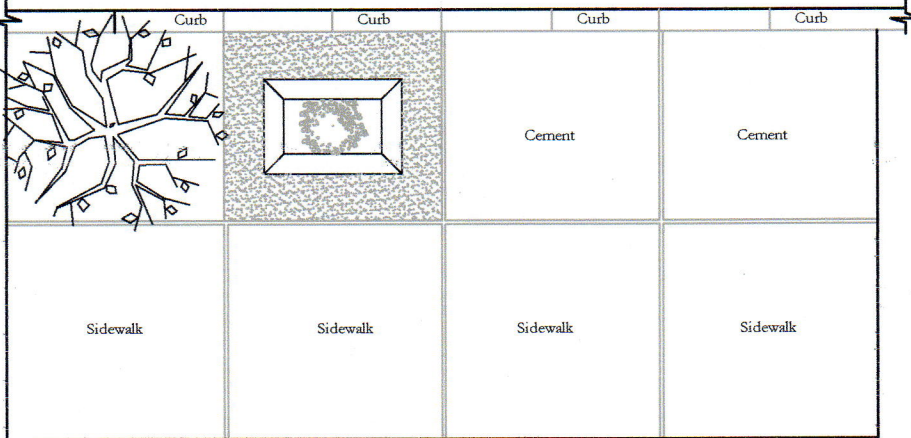

Roosevelt Court Association

ELEVATION

48th STREET

Existing London Plain Tree

SITE PLAN

PRIVATE PROPERTY